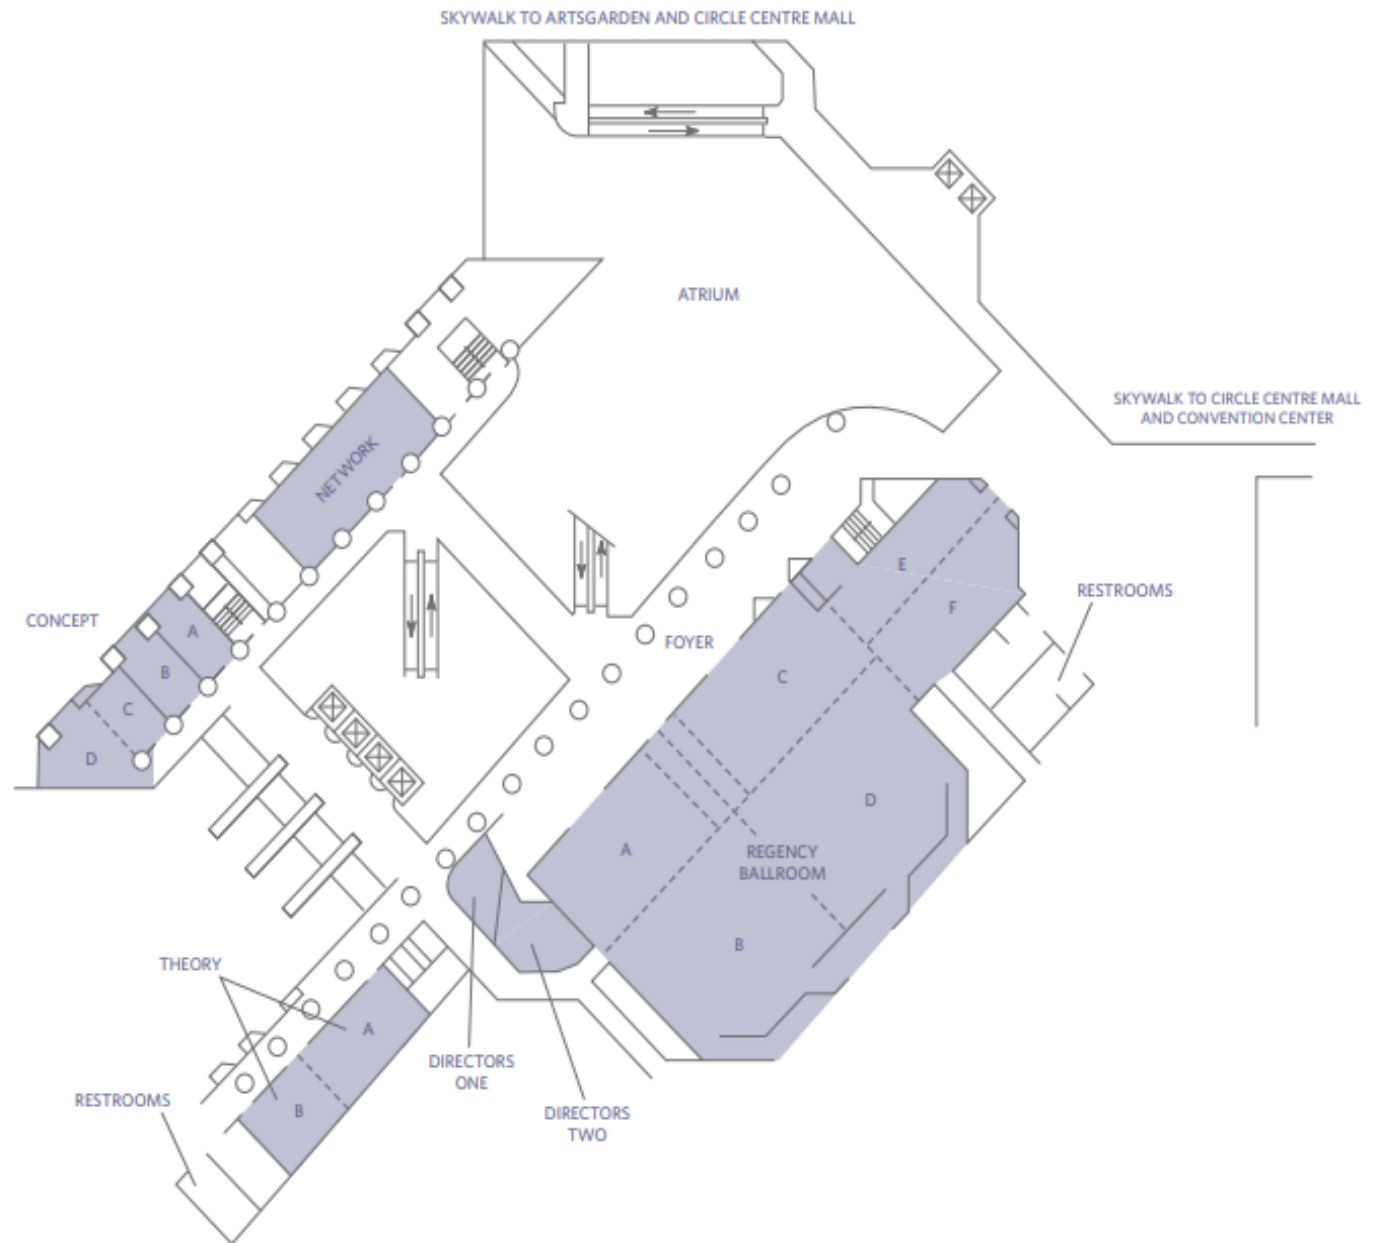

# Conference Map

## 2nd Floor

- **Registration, Networking Breaks**  
*Regency Foyer*
- **Keynote Sessions, Lunch, Roundtables (Day 2)**  
*Regency Ballroom*
- **Poster Sessions, Swag Swap**  
*Network*
- **Nursing Room**  
*Directors One*
- **Restrooms**

## 3rd Floor

- **Breakout Sessions**  
*Cosmopolitan A, B, C/D,*  
*Discovery*
- **LMCC Open House +  
Networking (Day 2)**  
*Discovery*
- **Restrooms**